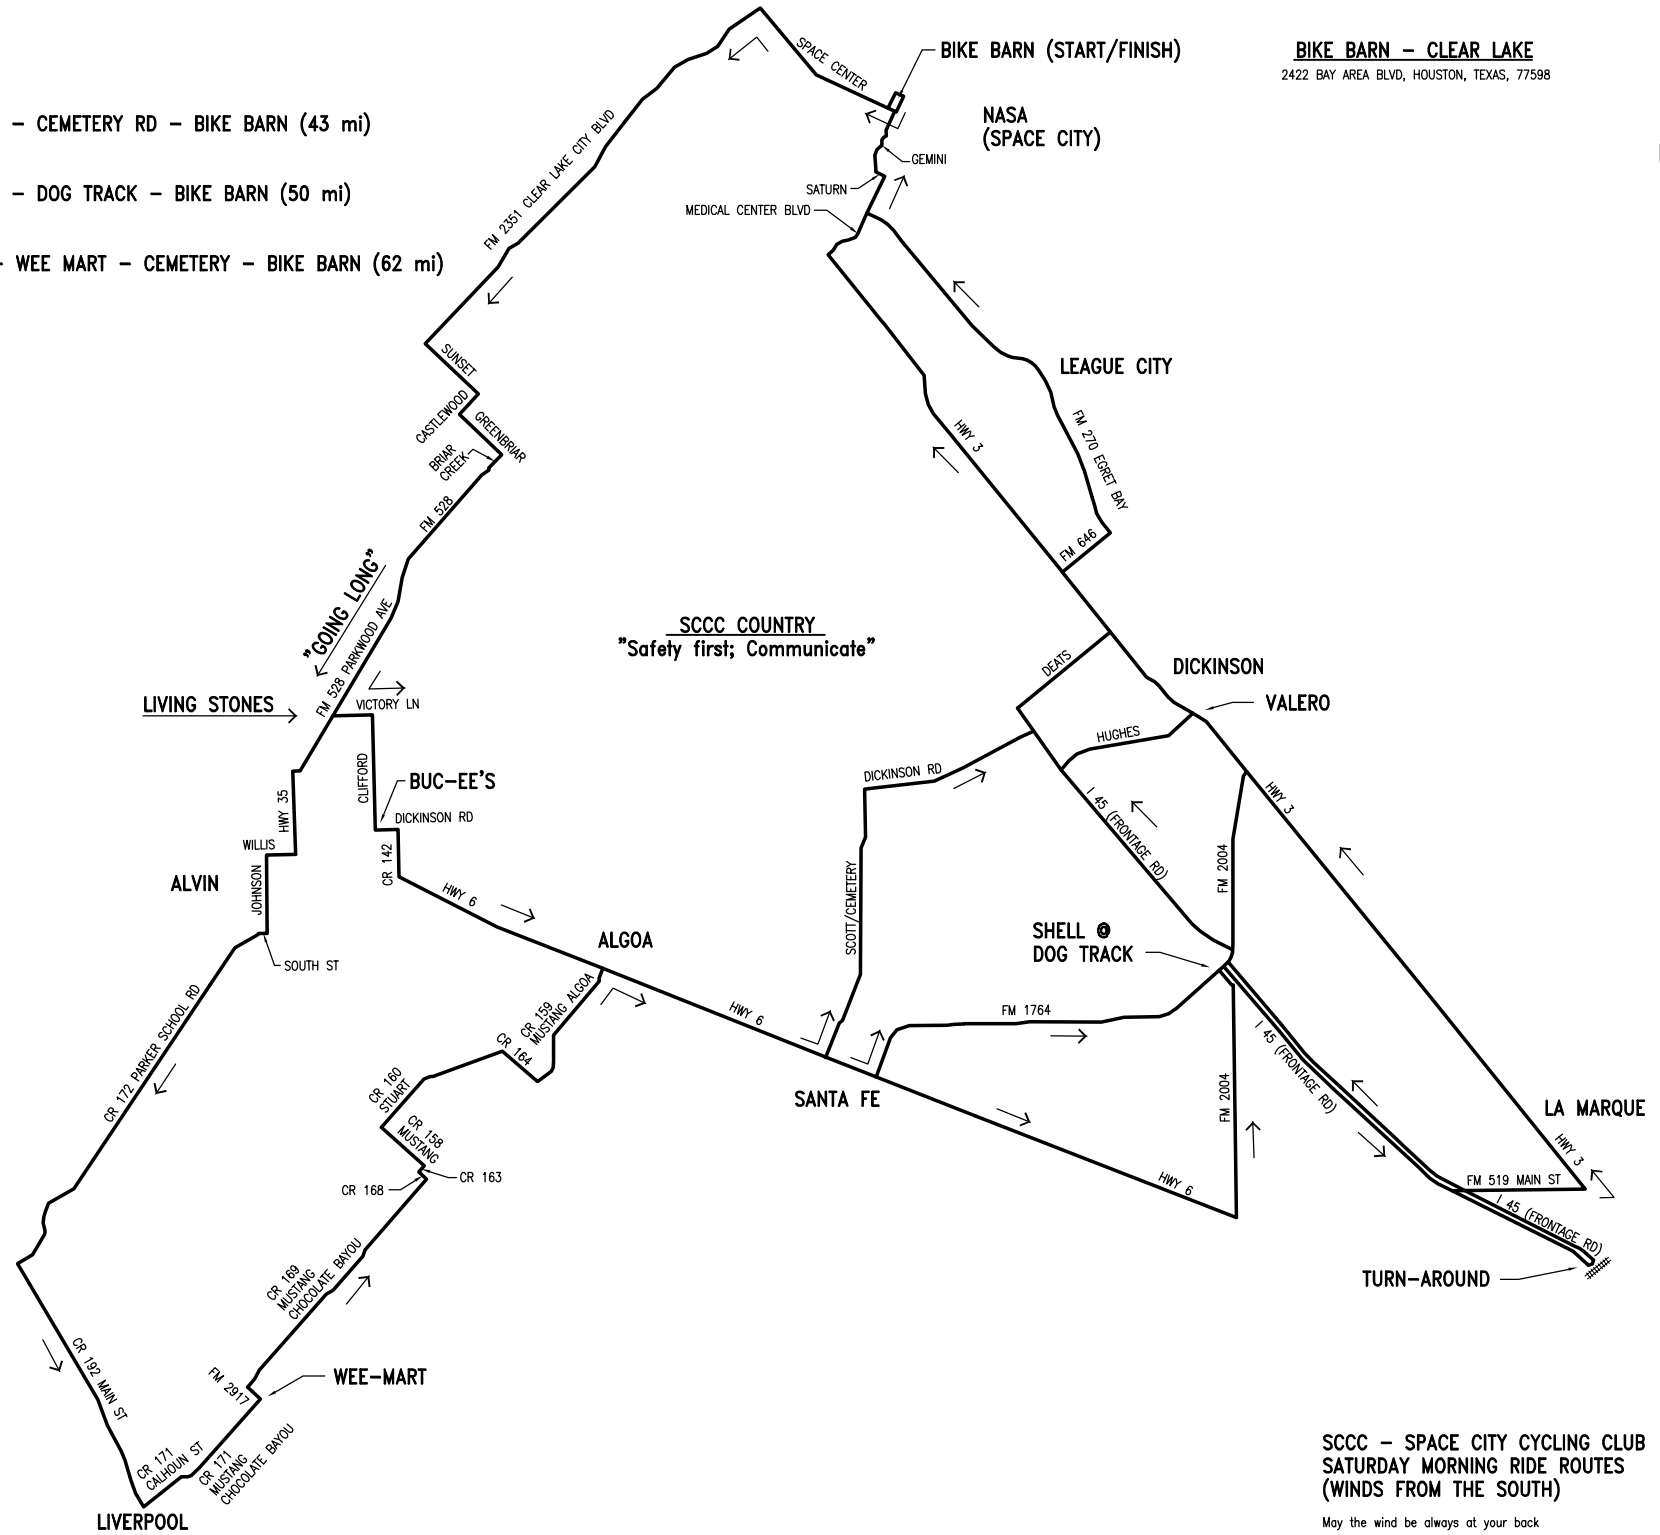

**ROUTES:**

**BUC-EE'S ROUTE**

BIKE BARN - BUC-EE - CEMETERY RD - BIKE BARN (43 mi)

**DOG TRACK ROUTE**

BIKE BARN - BUC-EE - DOG TRACK - BIKE BARN (50 mi)

**WEE MART ROUTE**

BIKE BARN - ALVIN - WEE MART - CEMETERY - BIKE BARN (62 mi)

**BIKE BARN - CLEAR LAKE**

2422 BAY AREA BLVD, HOUSTON, TEXAS, 77598

**SCCC COUNTRY**  
"Safety first; Communicate"

**SCCC - SPACE CITY CYCLING CLUB**  
**SATURDAY MORNING RIDE ROUTES**  
**(WINDS FROM THE SOUTH)**